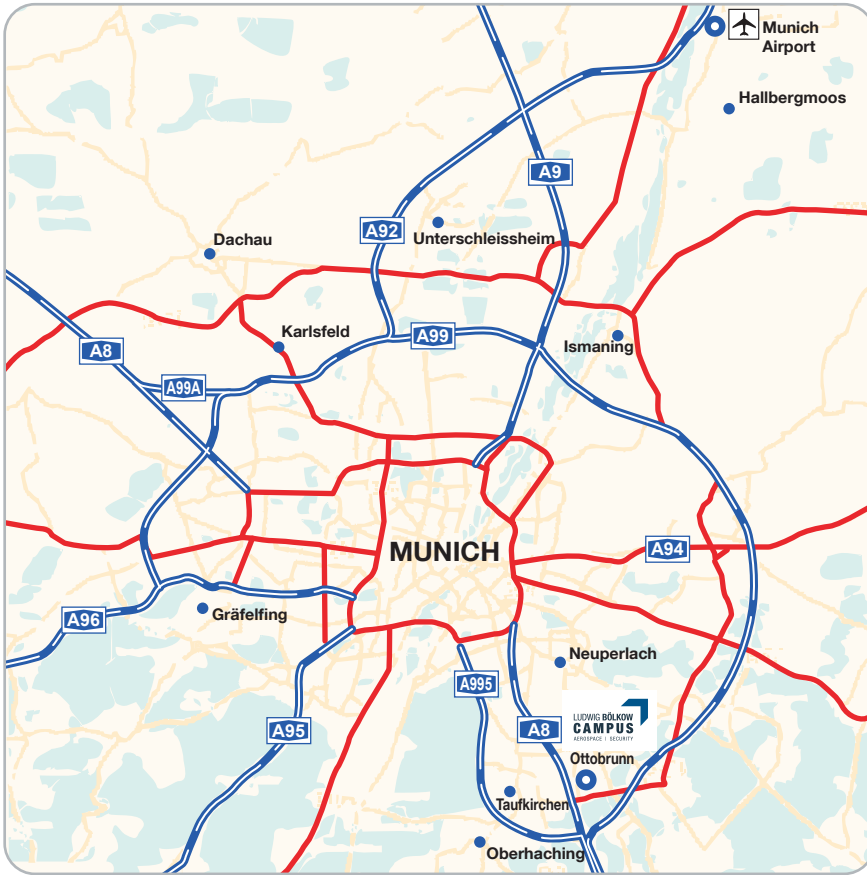

Address: Ludwig Bölkow Campus
Willy-Messerschmitt-Strasse 1
82024 Taufkirchen, Germany

CAUTION: When entering this address on Navis, please use "Willy-Messerschmitt-Strasse 1, 82024 Taufkirchen"

Ludwig Bölkow Campus- From Munich Airport:

- Take the ramp onto A92. (8.2 km)
- Take exit 4 toward A9. (400 m)
- Keep left at the fork, follow signs for Salzburg/ München. (1.7 km)
- Follow signs for München/A9 and merge onto A9. (9.6 km)
- Take exit 72-Kreuz München-Nord to merge onto A99 toward Salzburg/Innsbruck. (27.8 km)
- Take exit 20-Ottobrunn toward Höhenkirchen/ Brunnthal. (350 m)
- Keep right at the fork, follow signs for München/ Ottobrunn and merge onto Rosenheimer Landstraße/ St2078. Continue to follow St2078. (650 m)
- Turn left onto Brunnthaler Str./B471. (1.1 km)
- Turn right onto Willy-Messerschmitt-Straße. (600 m)

From Salzburg:

- Take the A8 in the direction of München. (117 km)
- Take exit 94-Taufkirchen-Ost to merge onto Brunnthaler Str./B471. (800 m)
- Turn left onto Willy-Messerschmitt-Straße.

Address: Ludwig Bölkow Campus
Willy-Messerschmitt-Strasse 1
82024 Taufkirchen, Germany