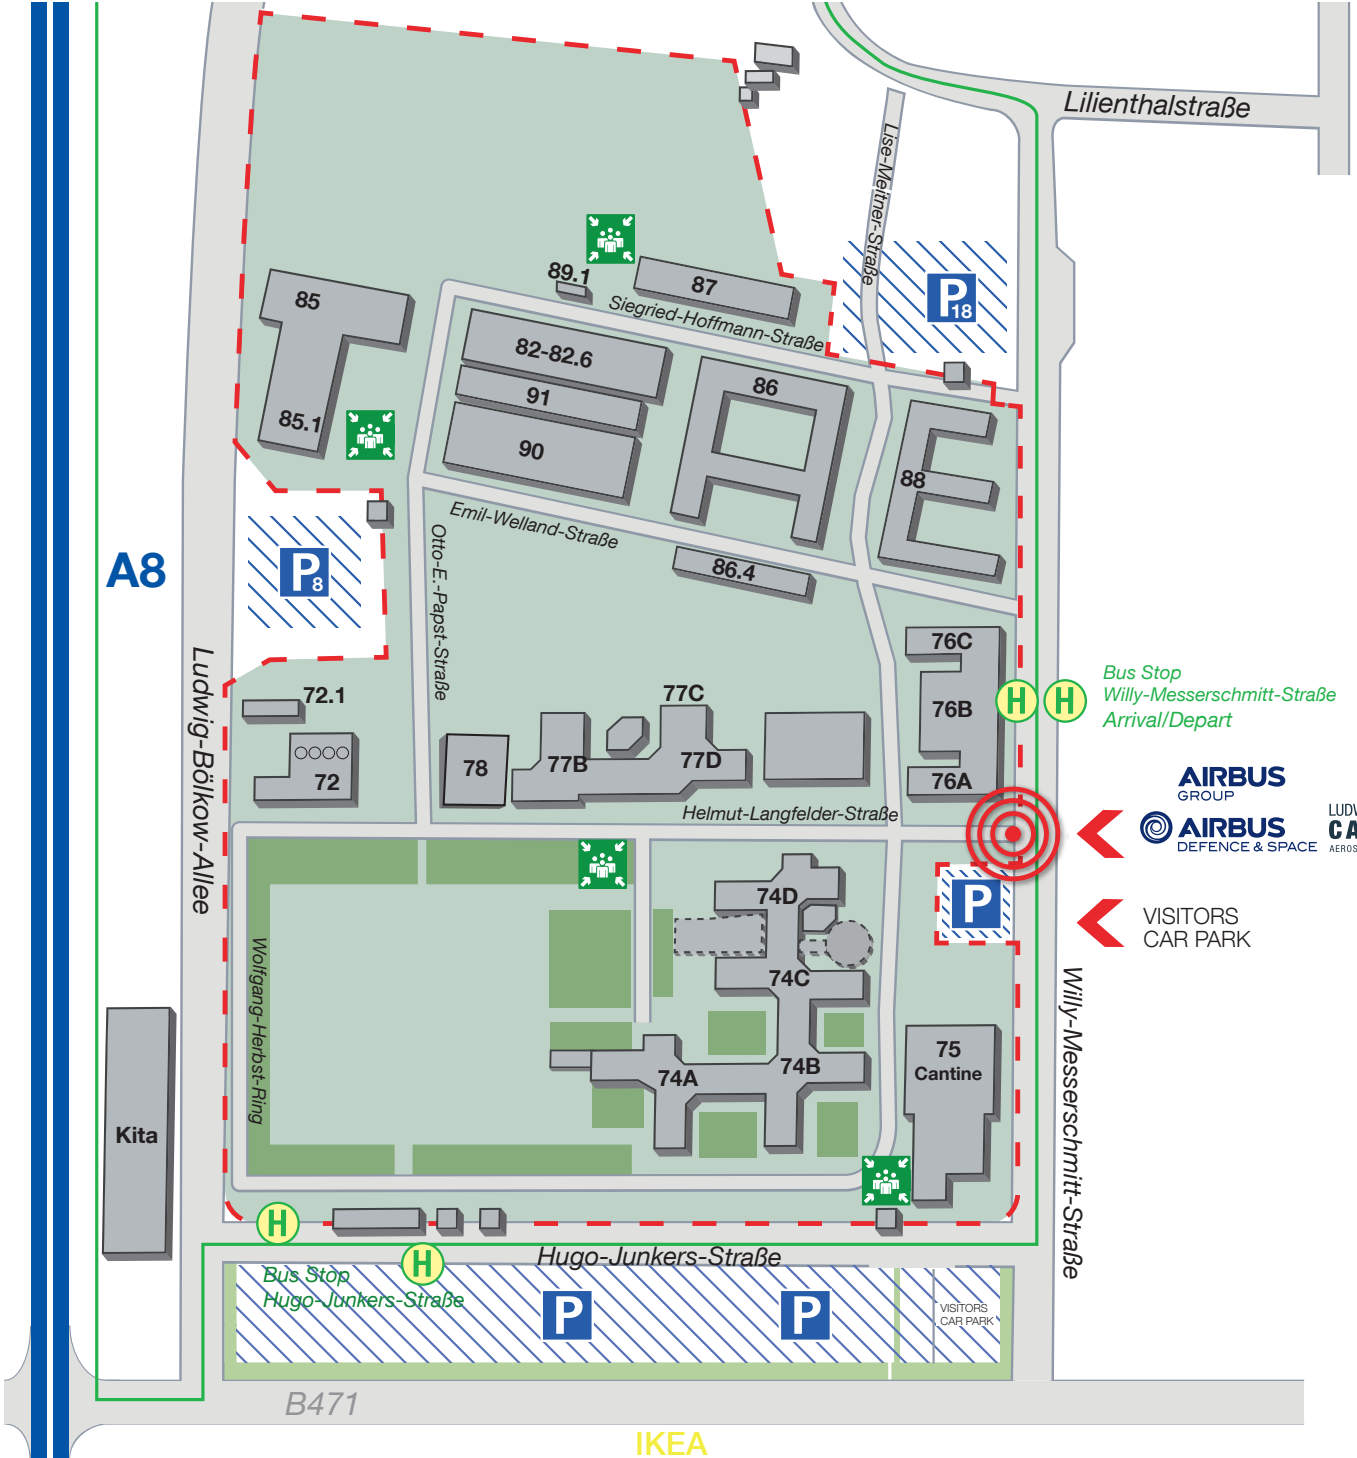

Bus Stop
Willy-Messerschmitt-Straße
Arrival/Depart

VISITORS
CAR PARK

Willy-Messerschmitt-Straße